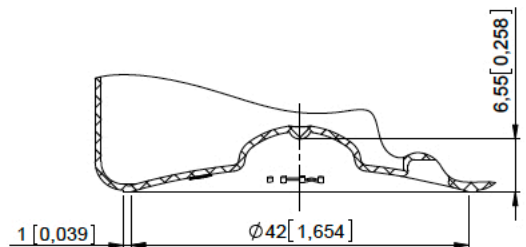

M24SP410 STYLE NECK FINISH  
 RH SINGLE START 3,175 [0,125] PITCH (8 TPI)  
 1,5 TURNS OF FULL FORM  
 HELIX ANGLE 2° 34'  
 MIN THRO' BORE  $\phi 18$

CLOSURE: TBC

BASE DETAIL