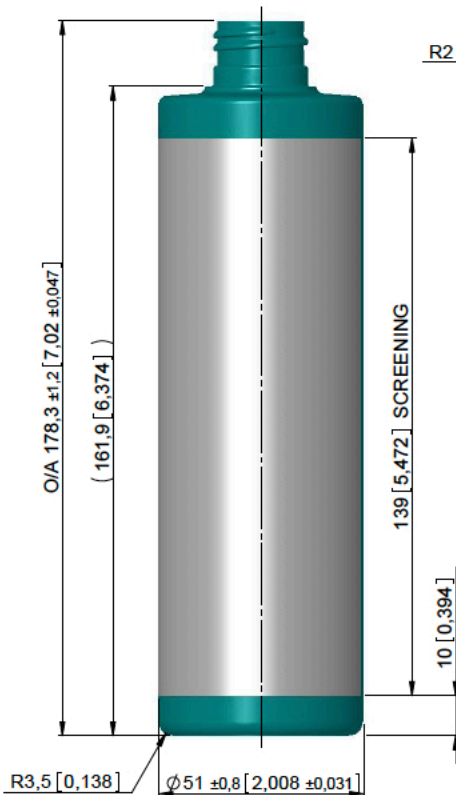

M24SP410 STYLE NECK FINISH  
 RH SINGLE START 3,175 [0,125] PITCH (8 TPI)  
 1,5 TURNS OF FULL FORM  
 HELIX ANGLE 2° 34'  
 MIN THRO' BORE  $\phi 18$

CLOSURE: TBC

BASE DETAIL